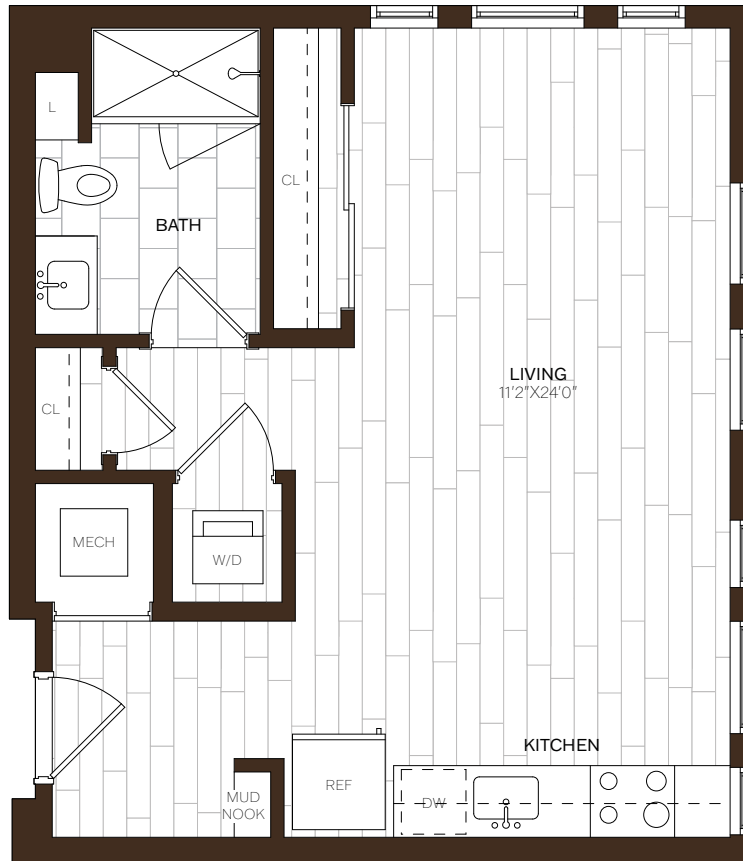

BROAD & WASHINGTON

** Square footage displayed is approximate and may vary slightly.
Rental rates, availability, lease terms, deposits, apartment
features and specials are subject to change without notice.
Details and dimensions may differ from actual plans.*

S9 | STUDIO | 1 BATH | 541 SQ. FT

APARTMENT _____ DATE AVAILABLE _____ RENT _____