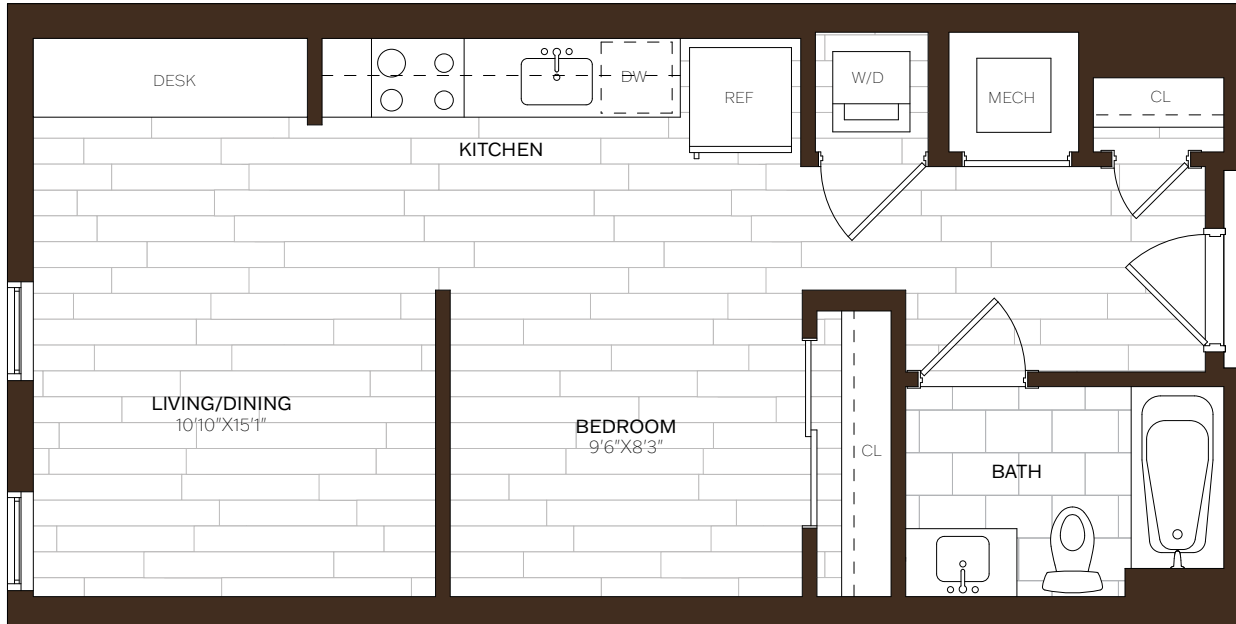

BROAD & WASHINGTON

** Square footage displayed is approximate and may vary slightly.
Rental rates, availability, lease terms, deposits, apartment
features and specials are subject to change without notice.
Details and dimensions may differ from actual plans.*

S8 | STUDIO | 1 BATH | 457 SQ. FT

APARTMENT _____ DATE AVAILABLE _____ RENT _____