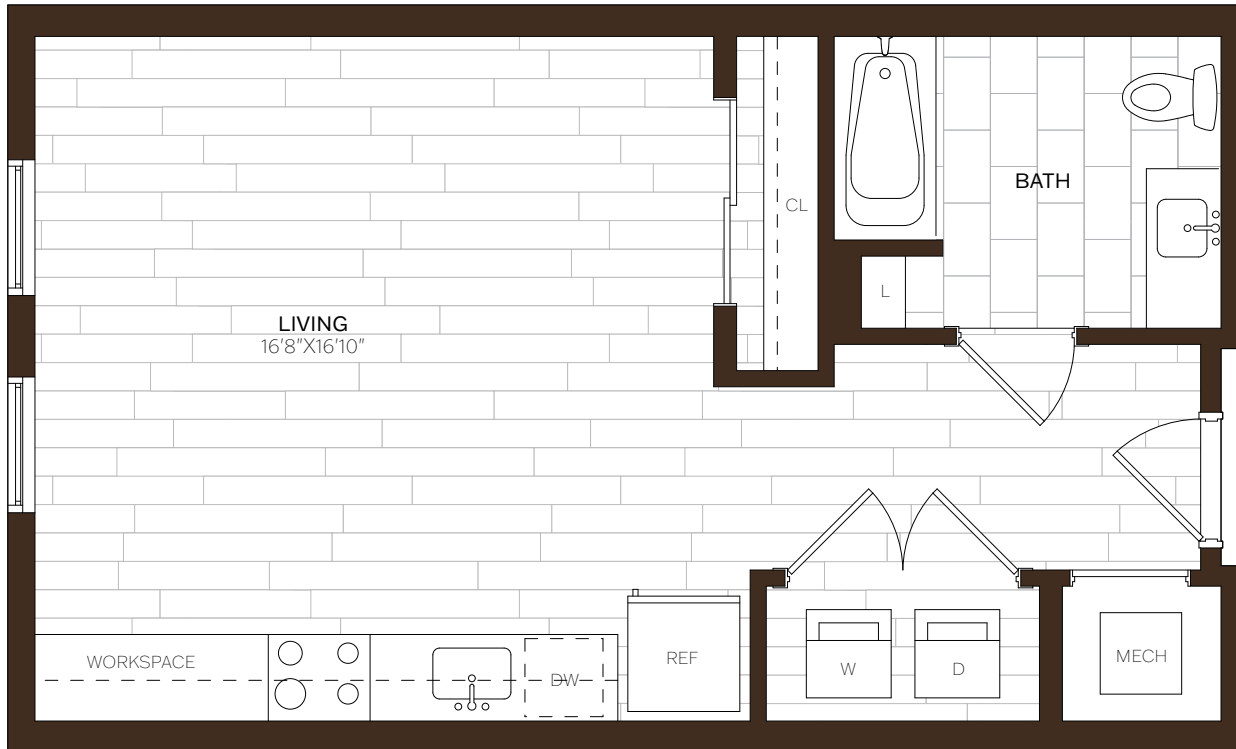

BROAD & WASHINGTON

** Square footage displayed is approximate and may vary slightly.
Rental rates, availability, lease terms, deposits, apartment features and specials are subject to change without notice.
Details and dimensions may differ from actual plans.*

S7 ANSI | STUDIO | 1 BATH | 520 SQ. FT

APARTMENT _____ DATE AVAILABLE _____ RENT _____