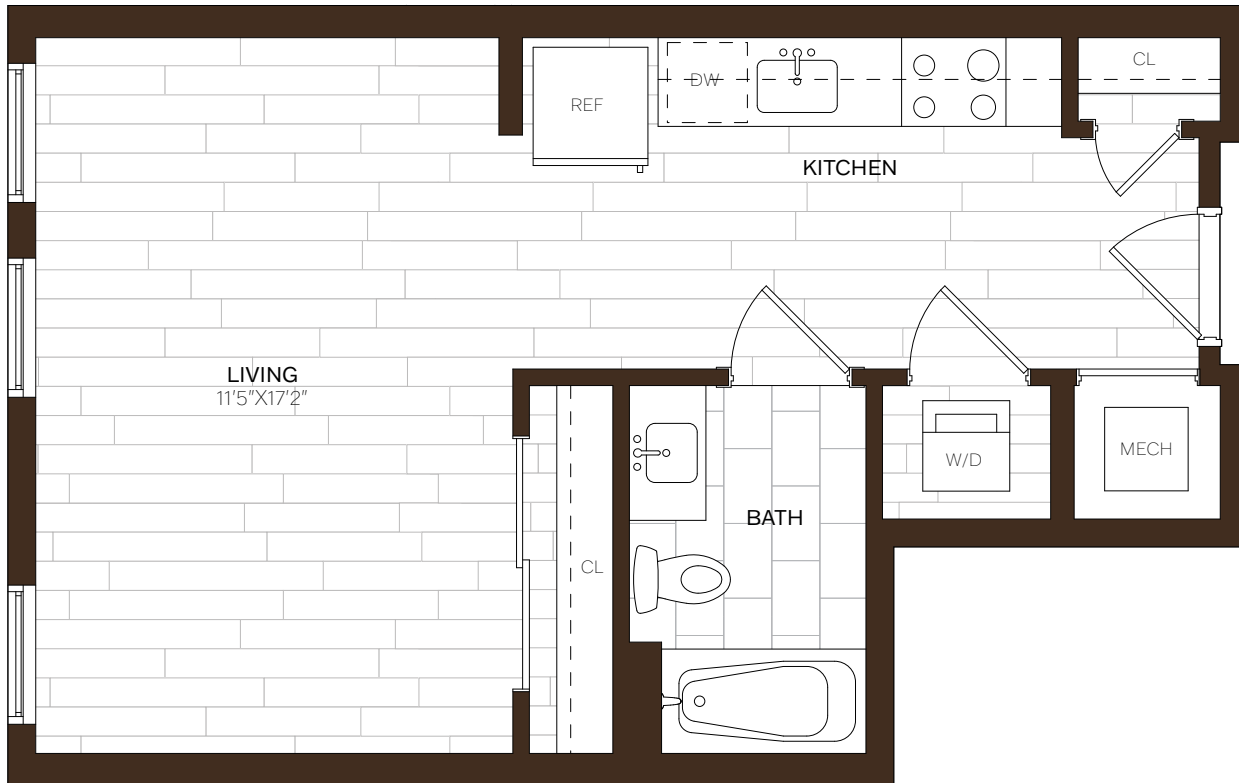

BROAD & WASHINGTON

** Square footage displayed is approximate and may vary slightly.
Rental rates, availability, lease terms, deposits, apartment features and specials are subject to change without notice.
Details and dimensions may differ from actual plans.*

S6 | STUDIO | 1 BATH | 485 SQ. FT

APARTMENT _____ DATE AVAILABLE _____ RENT _____