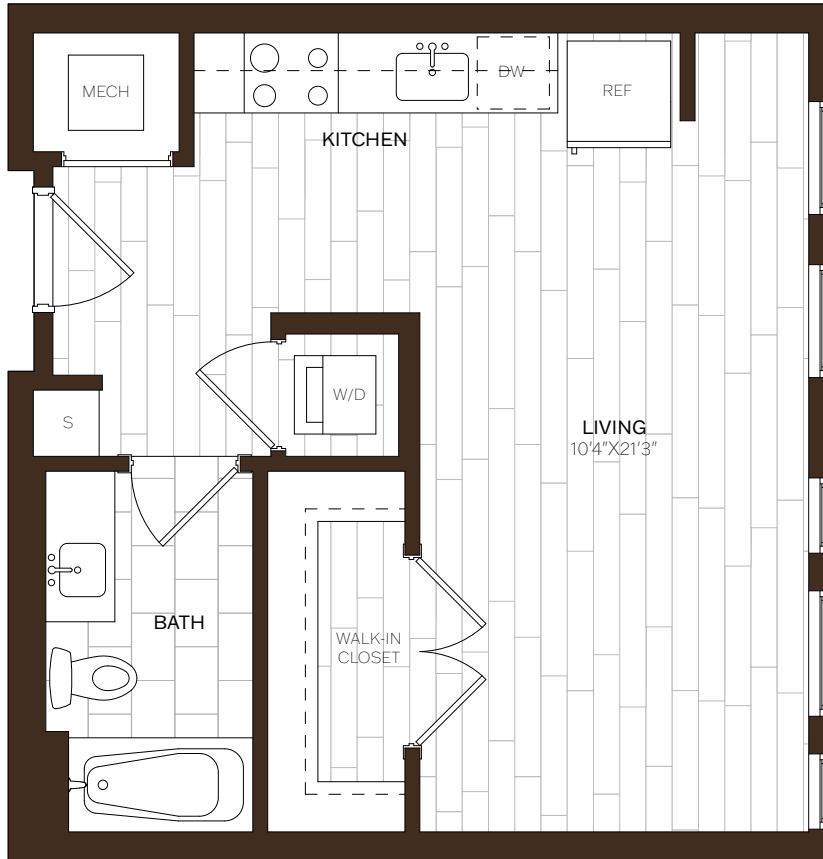

# BROAD & WASHINGTON

*\* Square footage displayed is approximate and may vary slightly.  
Rental rates, availability, lease terms, deposits, apartment  
features and specials are subject to change without notice.  
Details and dimensions may differ from actual plans.*

## S5 | STUDIO | 1 BATH | 475-479 SQ. FT

APARTMENT \_\_\_\_\_ DATE AVAILABLE \_\_\_\_\_ RENT \_\_\_\_\_