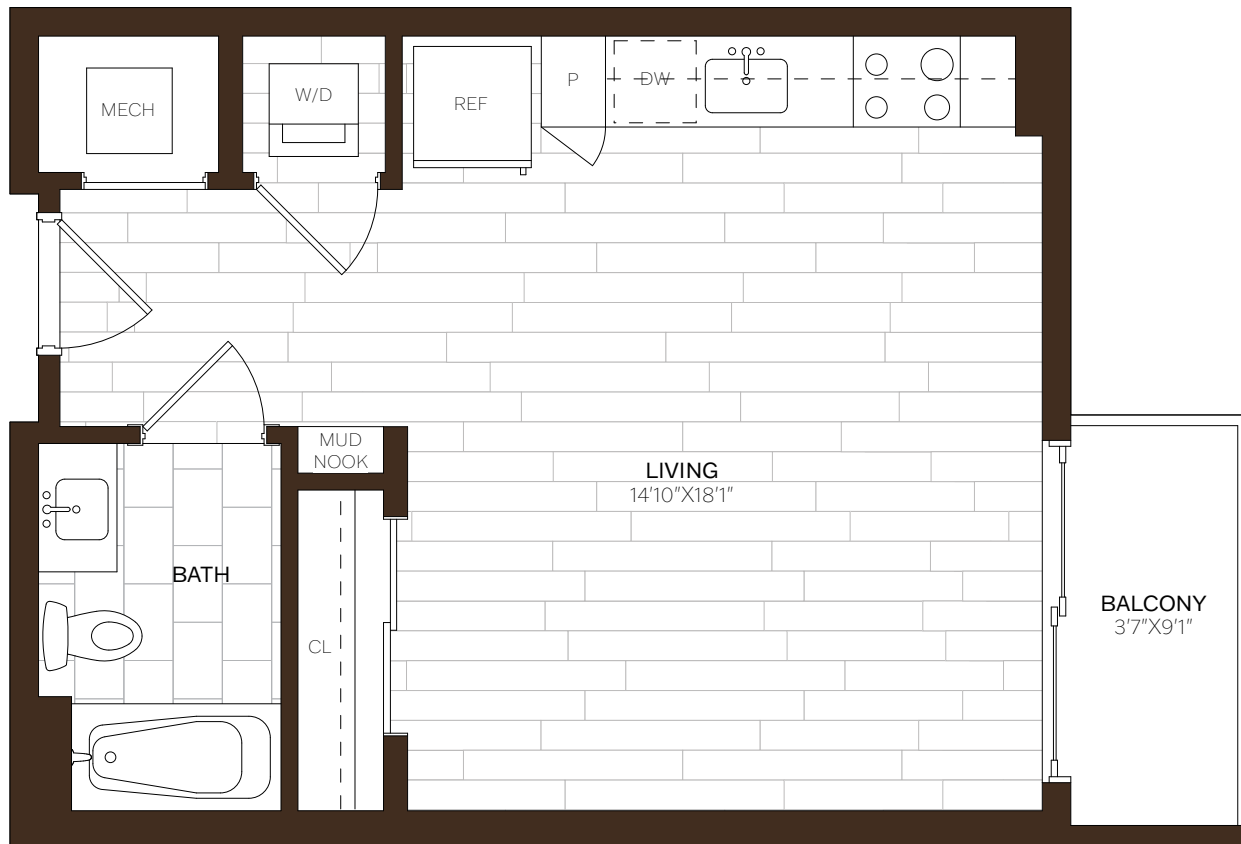

BROAD & WASHINGTON

** Square footage displayed is approximate and may vary slightly.
Rental rates, availability, lease terms, deposits, apartment features and specials are subject to change without notice.
Details and dimensions may differ from actual plans.*

S3 | STUDIO | 1 BATH | 464 SQ. FT

APARTMENT _____ DATE AVAILABLE _____ RENT _____