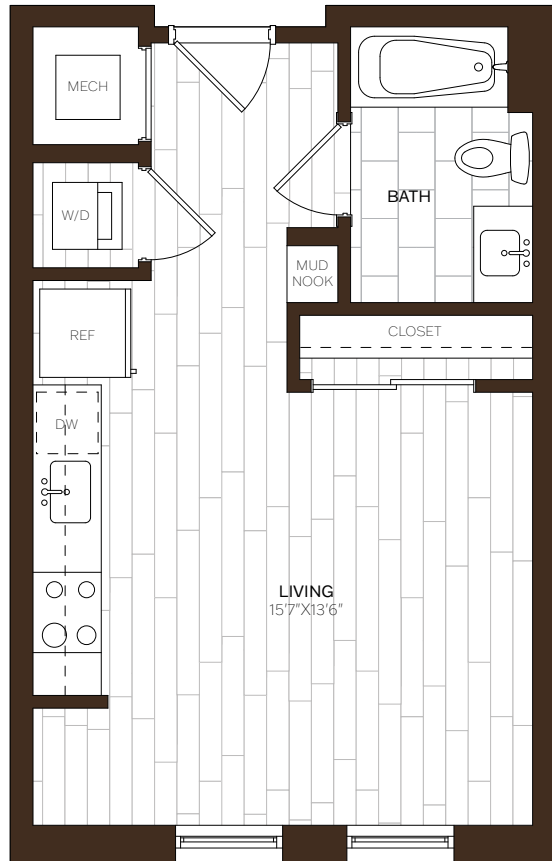

# BROAD & WASHINGTON

*\* Square footage displayed is approximate and may vary slightly.  
Rental rates, availability, lease terms, deposits, apartment  
features and specials are subject to change without notice.  
Details and dimensions may differ from actual plans.*

## S1 | STUDIO | 1 BATH | 430 SQ. FT

APARTMENT \_\_\_\_\_ DATE AVAILABLE \_\_\_\_\_ RENT \_\_\_\_\_