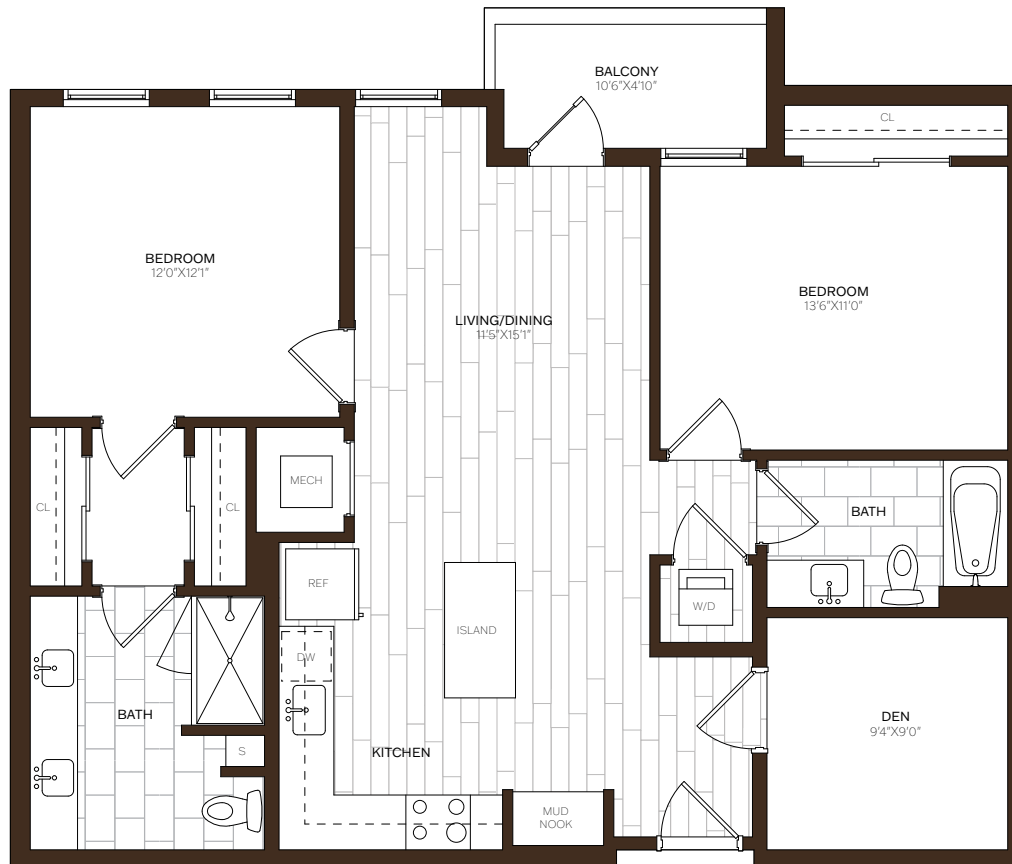

# BROAD & WASHINGTON

*\* Square footage displayed is approximate and may vary slightly. Rental rates, availability, lease terms, deposits, apartment features and specials are subject to change without notice. Details and dimensions may differ from actual plans.*

## F1 | 2 BED + DEN | 2 BATH | 1,136 SQ. FT

APARTMENT \_\_\_\_\_ DATE AVAILABLE \_\_\_\_\_ RENT \_\_\_\_\_