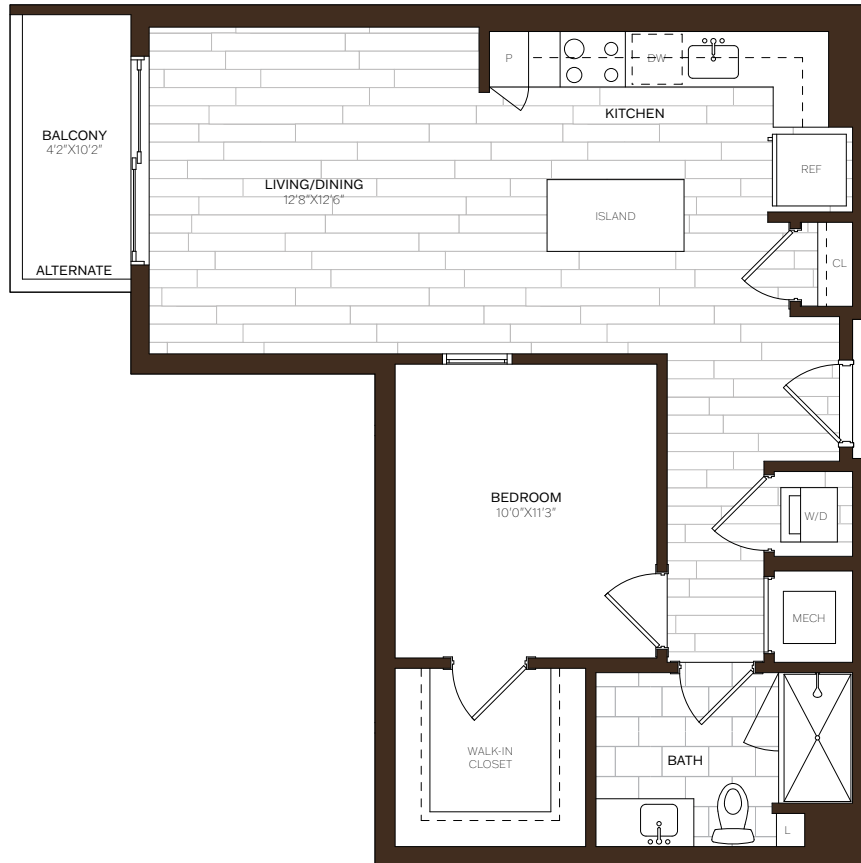

BROAD & WASHINGTON

** Square footage displayed is approximate and may vary slightly.
Rental rates, availability, lease terms, deposits, apartment features and specials are subject to change without notice.
Details and dimensions may differ from actual plans.*

E7 | 1 BED | 1 BATH | 724 SQ. FT

APARTMENT _____ DATE AVAILABLE _____ RENT _____