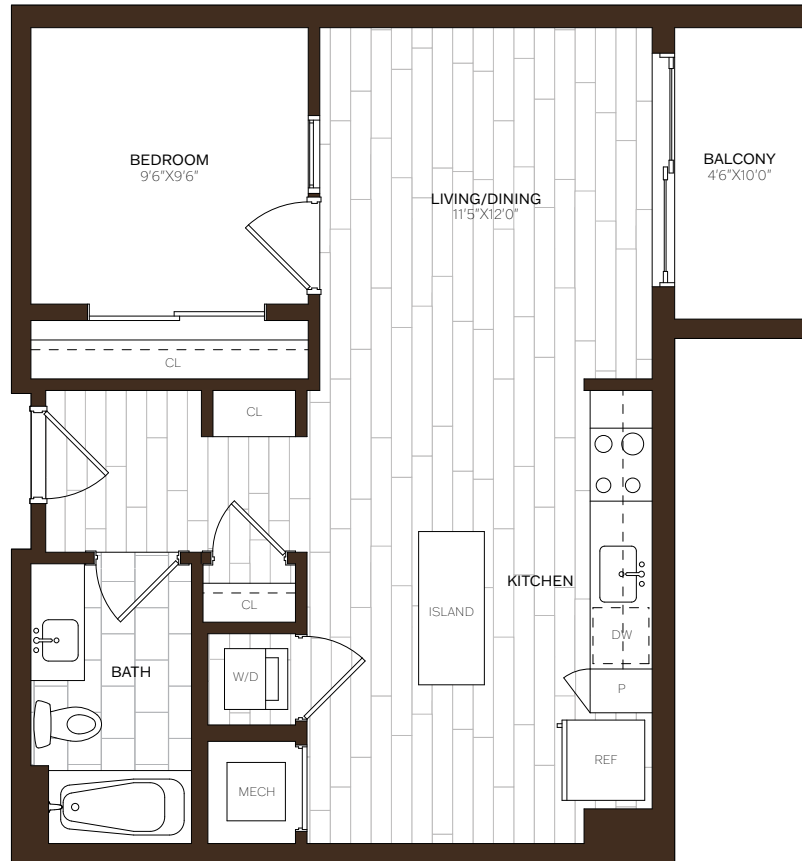

BROAD & WASHINGTON

** Square footage displayed is approximate and may vary slightly.
Rental rates, availability, lease terms, deposits, apartment
features and specials are subject to change without notice.
Details and dimensions may differ from actual plans.*

E5 | 1 BED | 1 BATH | 639 SQ. FT

APARTMENT _____ DATE AVAILABLE _____ RENT _____