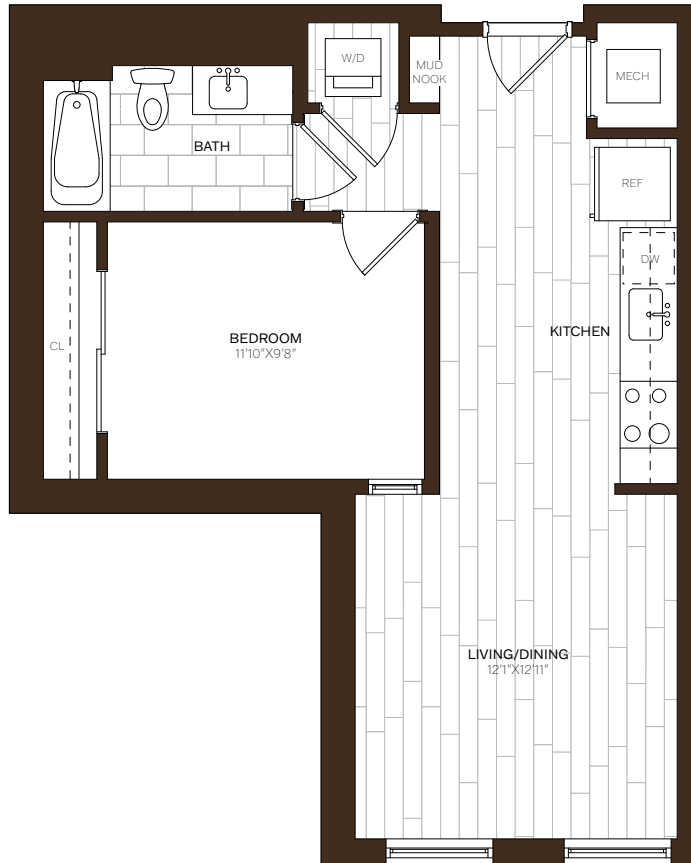

# BROAD & WASHINGTON

*\* Square footage displayed is approximate and may vary slightly.  
Rental rates, availability, lease terms, deposits, apartment  
features and specials are subject to change without notice.  
Details and dimensions may differ from actual plans.*

## E4 | 1 BED | 1 BATH | 622 SQ. FT

APARTMENT \_\_\_\_\_ DATE AVAILABLE \_\_\_\_\_ RENT \_\_\_\_\_