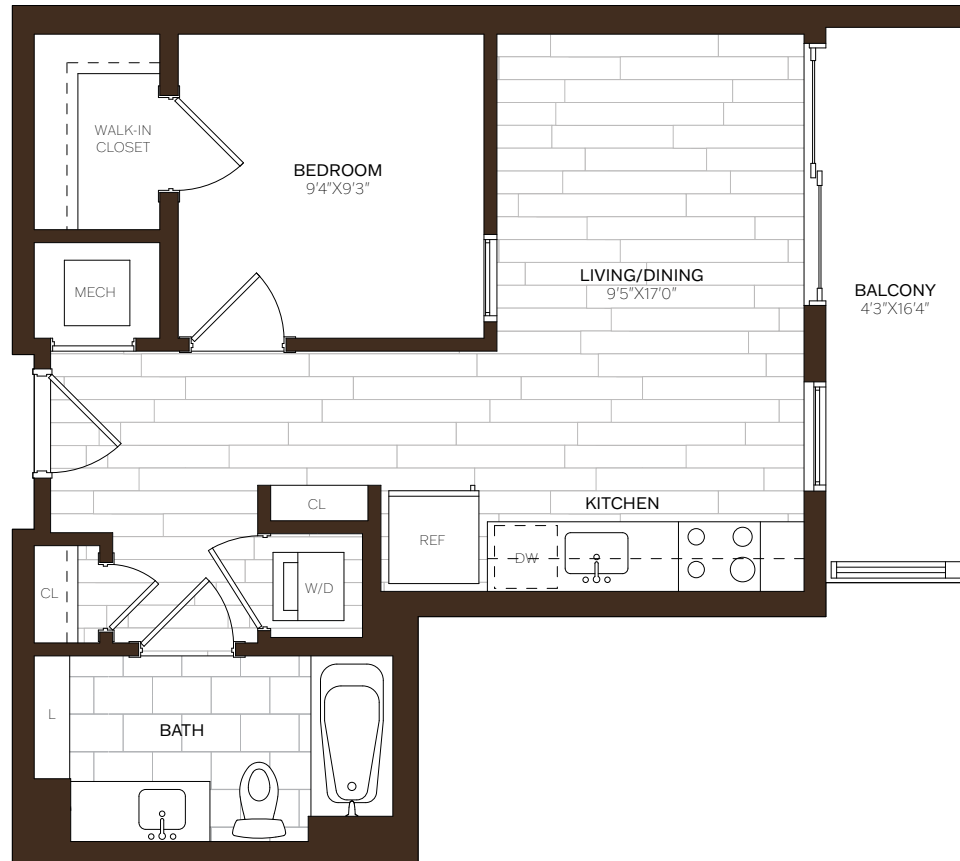

BROAD & WASHINGTON

** Square footage displayed is approximate and may vary slightly.
Rental rates, availability, lease terms, deposits, apartment
features and specials are subject to change without notice.
Details and dimensions may differ from actual plans.*

E1 | 1 BED | 1 BATH | 531 SQ. FT

APARTMENT _____ DATE AVAILABLE _____ RENT _____