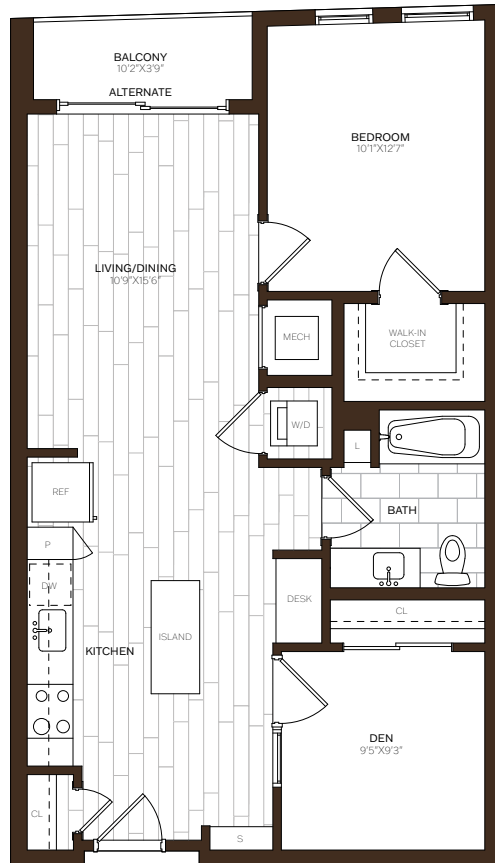

BROAD & WASHINGTON

** Square footage displayed is approximate and may vary slightly.
Rental rates, availability, lease terms, deposits, apartment
features and specials are subject to change without notice.
Details and dimensions may differ from actual plans.*

D4 | 1 BED + DEN | 1 BATH | 831-865 SQ. FT

APARTMENT _____ DATE AVAILABLE _____ RENT _____