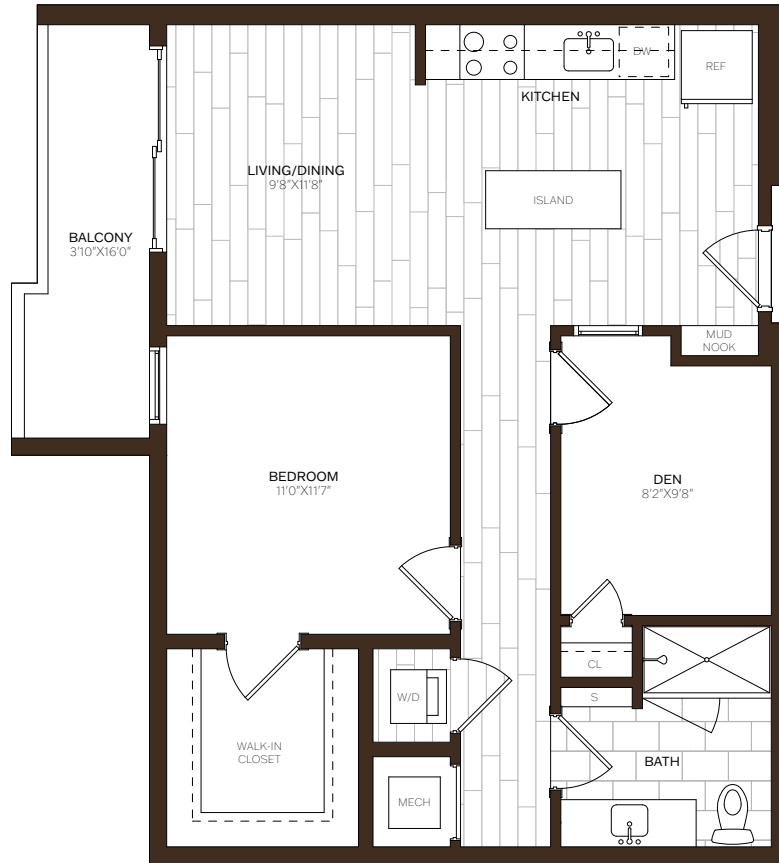

BROAD & WASHINGTON

** Square footage displayed is approximate and may vary slightly.
Rental rates, availability, lease terms, deposits, apartment
features and specials are subject to change without notice.
Details and dimensions may differ from actual plans.*

D3 | 1 BED + DEN | 1 BATH | 803 SQ. FT

APARTMENT _____ DATE AVAILABLE _____ RENT _____