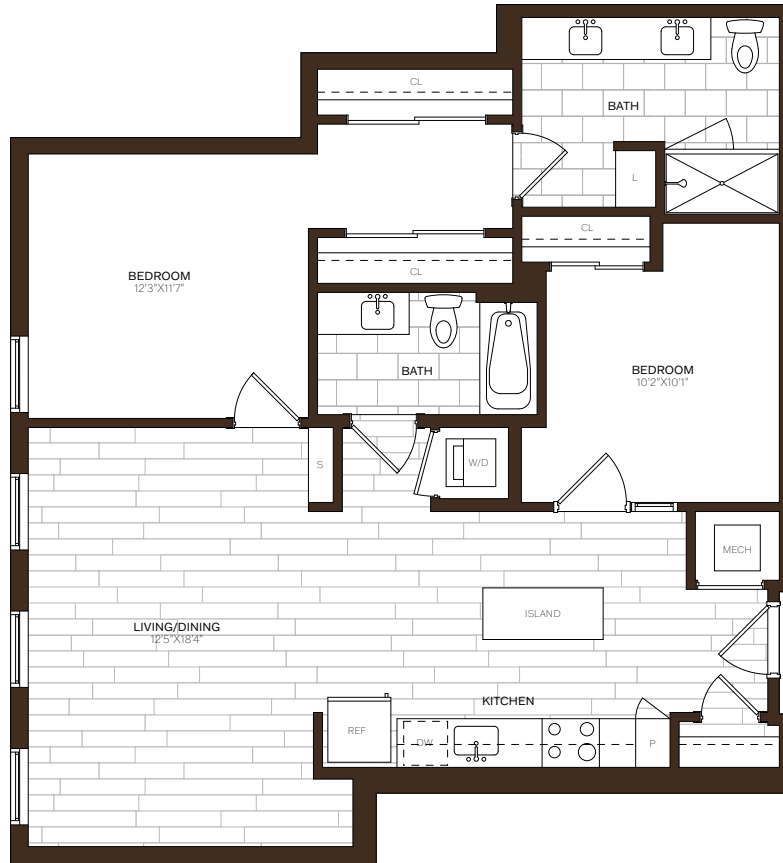

BROAD & WASHINGTON

** Square footage displayed is approximate and may vary slightly.
Rental rates, availability, lease terms, deposits, apartment features and specials are subject to change without notice.
Details and dimensions may differ from actual plans.*

C1 | 2 BED | 2 BATH | 1,104 SQ. FT

APARTMENT _____ DATE AVAILABLE _____ RENT _____