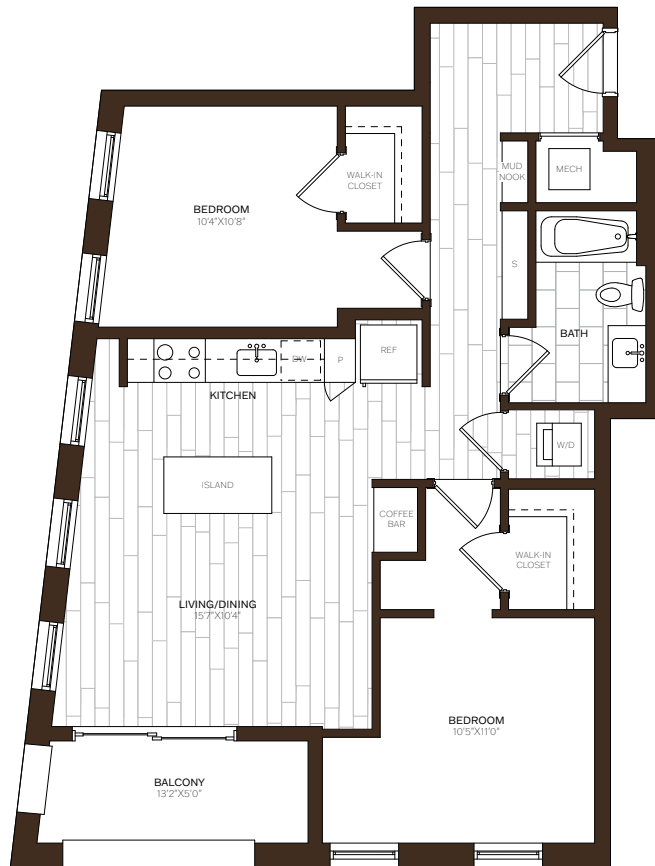

# BROAD & WASHINGTON

*\* Square footage displayed is approximate and may vary slightly.  
Rental rates, availability, lease terms, deposits, apartment features and specials are subject to change without notice.  
Details and dimensions may differ from actual plans.*

## B8 | 2 BED | 1 BATH | 988 SQ. FT

APARTMENT \_\_\_\_\_ DATE AVAILABLE \_\_\_\_\_ RENT \_\_\_\_\_