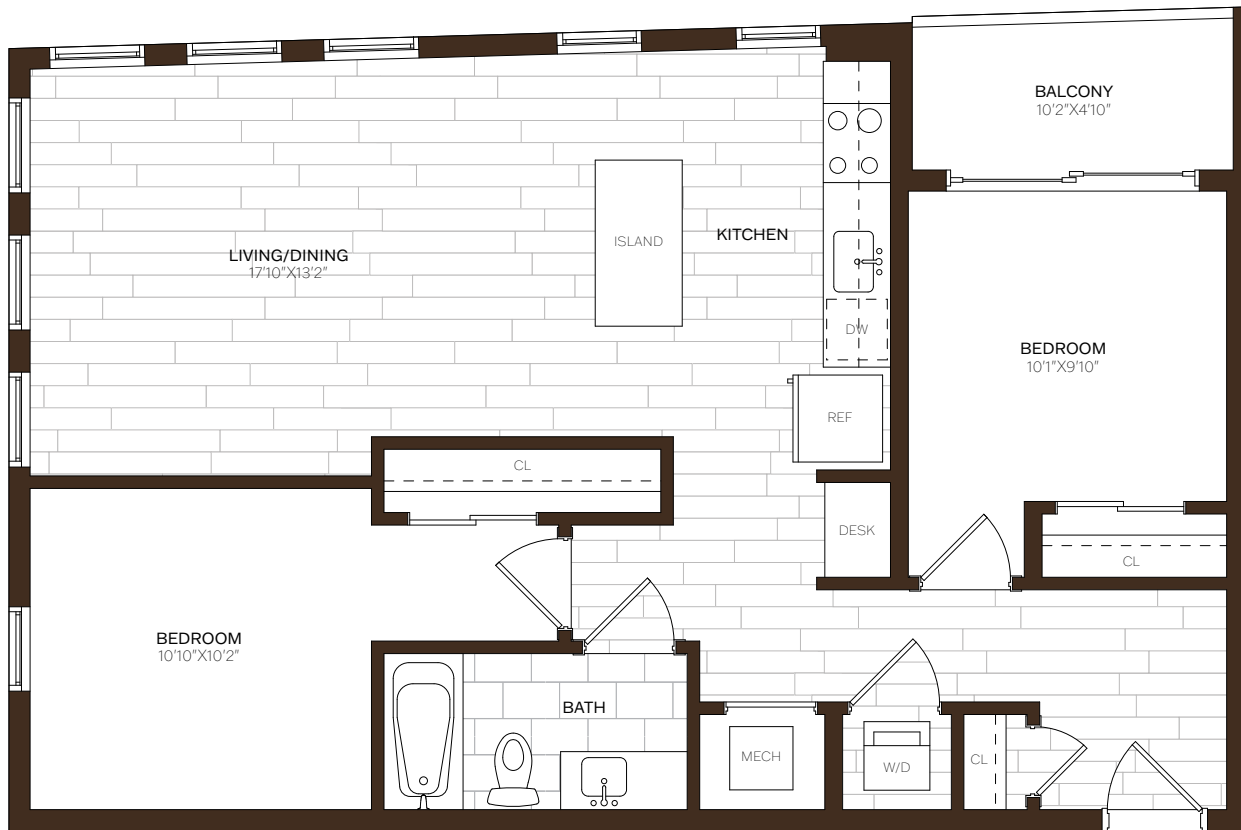

BROAD & WASHINGTON

** Square footage displayed is approximate and may vary slightly. Rental rates, availability, lease terms, deposits, apartment features and specials are subject to change without notice. Details and dimensions may differ from actual plans.*

B5 | 2 BED | 1 BATH | 941 SQ. FT

APARTMENT _____ DATE AVAILABLE _____ RENT _____