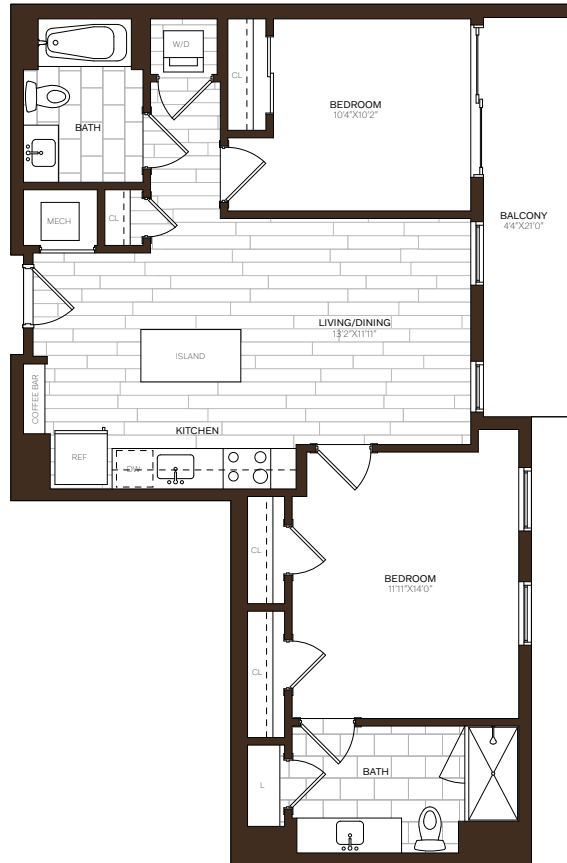

BROAD & WASHINGTON

** Square footage displayed is approximate and may vary slightly.
Rental rates, availability, lease terms, deposits, apartment
features and specials are subject to change without notice.
Details and dimensions may differ from actual plans.*

B4 | 2 BED | 2 BATH | 939 SQ. FT

APARTMENT _____ DATE AVAILABLE _____ RENT _____