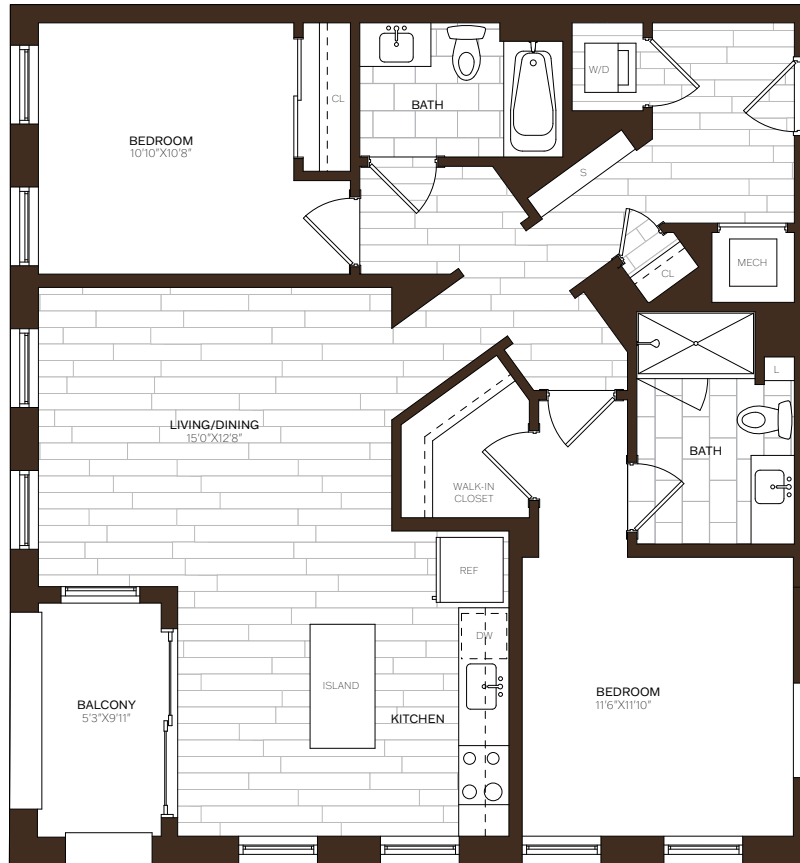

BROAD & WASHINGTON

** Square footage displayed is approximate and may vary slightly.
Rental rates, availability, lease terms, deposits, apartment features and specials are subject to change without notice.
Details and dimensions may differ from actual plans.*

B20 | 2 BED | 2 BATH | 1,152 SQ. FT

APARTMENT _____ DATE AVAILABLE _____ RENT _____