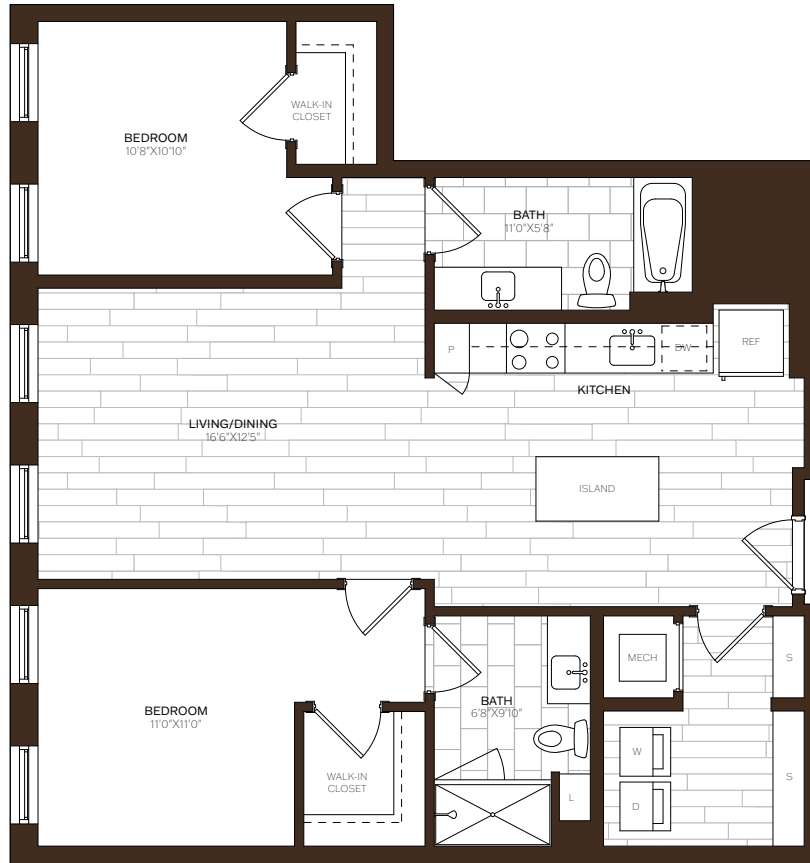

BROAD & WASHINGTON

** Square footage displayed is approximate and may vary slightly.
Rental rates, availability, lease terms, deposits, apartment features and specials are subject to change without notice.
Details and dimensions may differ from actual plans.*

B17 | 2 BED | 2 BATH | 1,084 SQ. FT

APARTMENT _____ DATE AVAILABLE _____ RENT _____