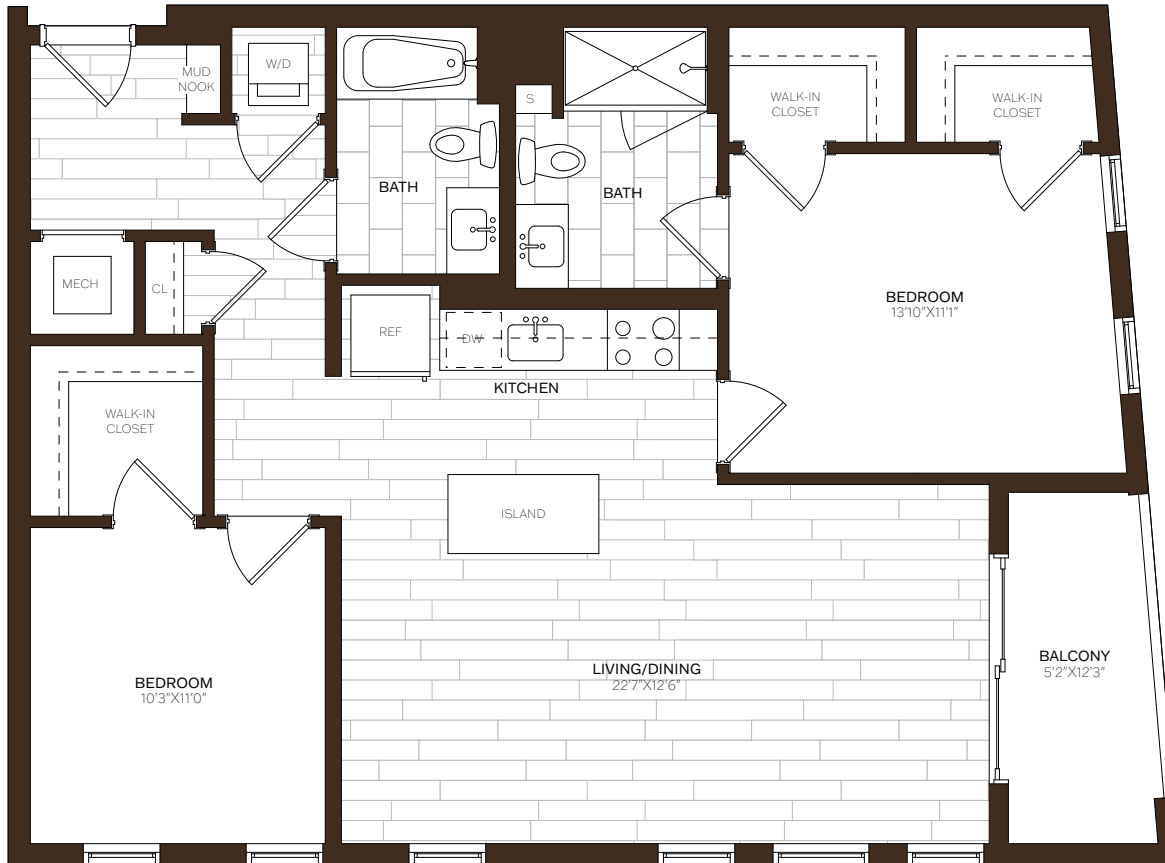

BROAD & WASHINGTON

** Square footage displayed is approximate and may vary slightly.
Rental rates, availability, lease terms, deposits, apartment features and specials are subject to change without notice.
Details and dimensions may differ from actual plans.*

B15 | 2 BED | 2 BATH | 1,079 SQ. FT

APARTMENT _____ DATE AVAILABLE _____ RENT _____