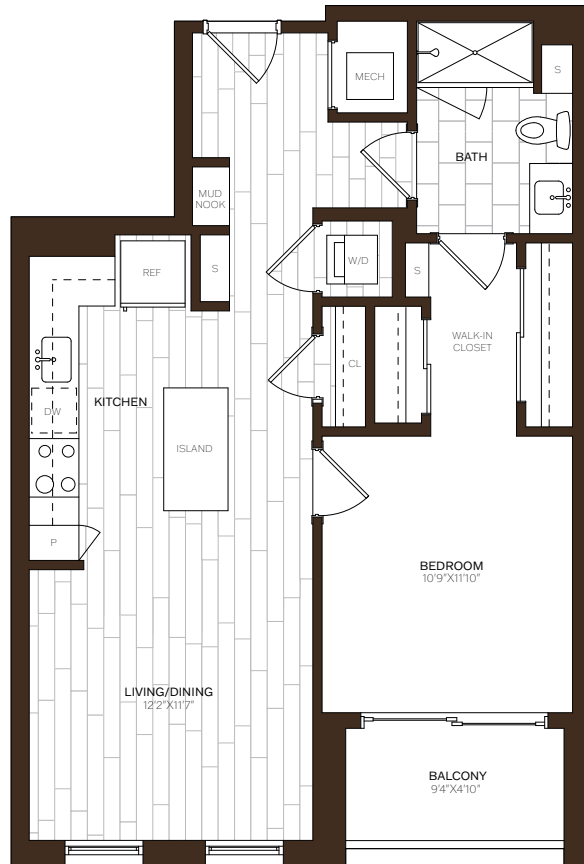

BROAD & WASHINGTON

** Square footage displayed is approximate and may vary slightly.
Rental rates, availability, lease terms, deposits, apartment
features and specials are subject to change without notice.
Details and dimensions may differ from actual plans.*

A9 | 1 BED | 1 BATH | 733 SQ. FT

APARTMENT _____ DATE AVAILABLE _____ RENT _____