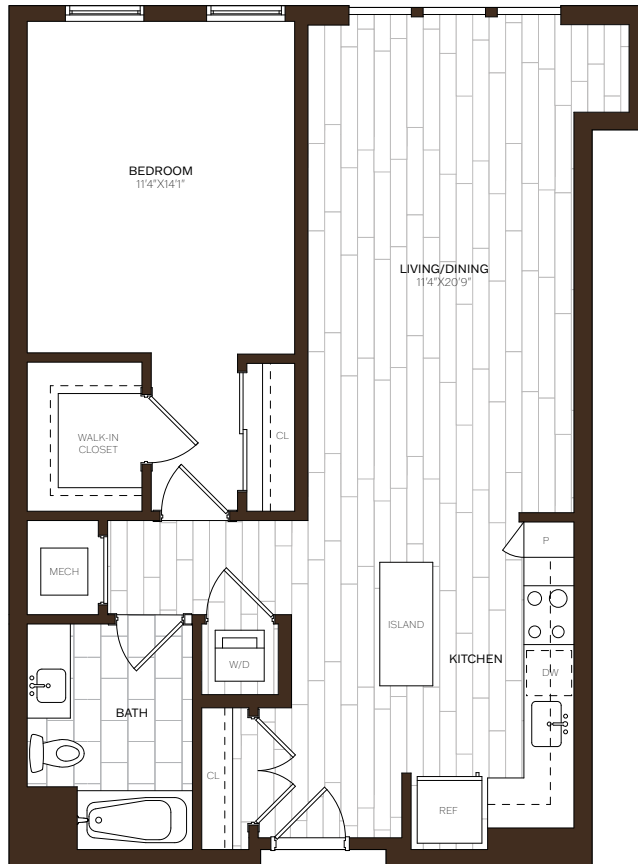

BROAD & WASHINGTON

** Square footage displayed is approximate and may vary slightly.
Rental rates, availability, lease terms, deposits, apartment
features and specials are subject to change without notice.
Details and dimensions may differ from actual plans.*

A5.2 | 1 BED | 1 BATH | 721 SQ. FT

APARTMENT _____ DATE AVAILABLE _____ RENT _____