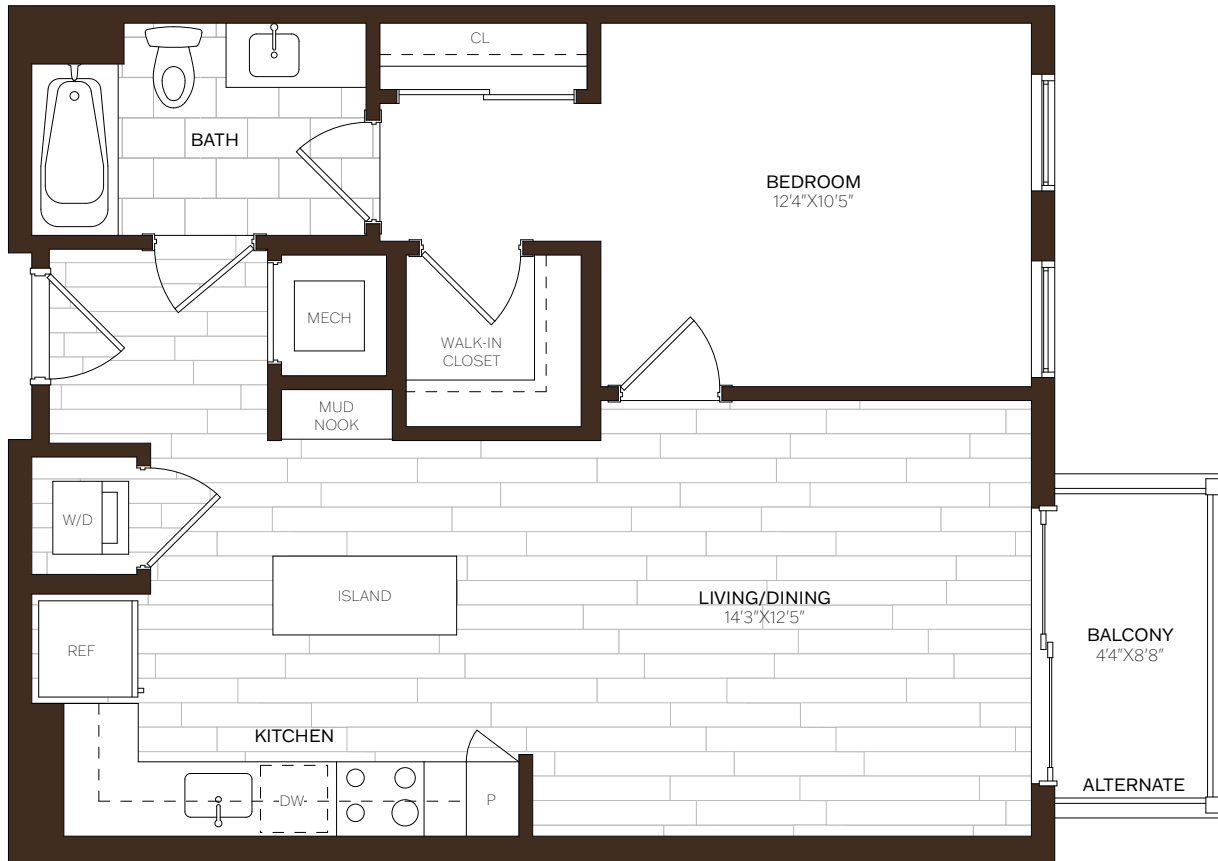

BROAD & WASHINGTON

** Square footage displayed is approximate and may vary slightly.
Rental rates, availability, lease terms, deposits, apartment features and specials are subject to change without notice.
Details and dimensions may differ from actual plans.*

A4 | 1 BED | 1 BATH | 689-744 SQ. FT

APARTMENT _____ DATE AVAILABLE _____ RENT _____